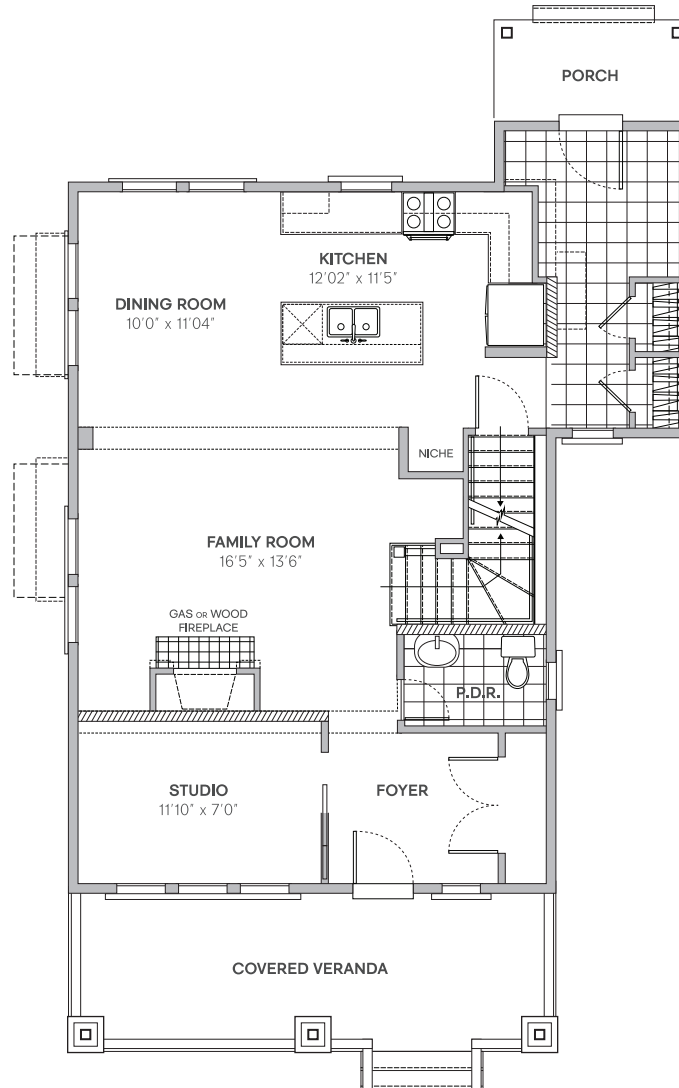

ferme
hendrick
farm

OLD CHELSEA

HAPPINESS
IS HOME MADE

LINDENLEA

3 BEDROOMS / 2.5 BATHS
1,826 SQ. FT.

\$625,000

*Prices include garage, luxurious finishes,
and taxes. They are subject to change
without notice.*

hendrickfarm.ca
613.907.0130

A project by
landlab inc.

LINDENLEA

GROUND FLOOR

SECOND FLOOR

E. & O.E. Plans and window/door placements are subject to change without notice.
Actual usable floor space may vary from the stated floor area.