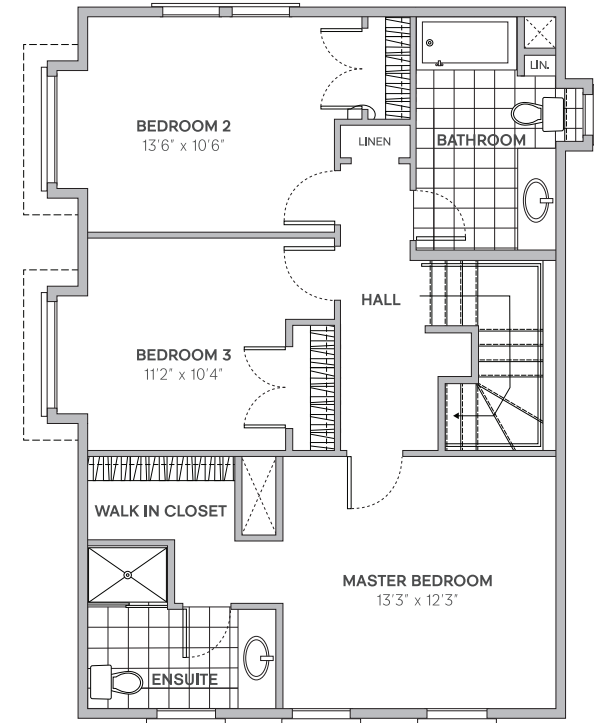

ferme
hendrick
farm

OLD CHELSEA

HAPPINESS
IS HOME MADE

LINDENLEA

3 BEDROOMS / 2.5 BATHS
1,826 SQ. FT.

\$625,000

*Prices include garage, luxurious finishes,
and taxes. They are subject to change
without notice.*

hendrickfarm.ca
613.907.0130

A project by
landlab inc.

LINDENLEA

GROUND FLOOR

SECOND FLOOR

E. & O.E. Plans and window/door placements are subject to change without notice.
Actual usable floor space may vary from the stated floor area.