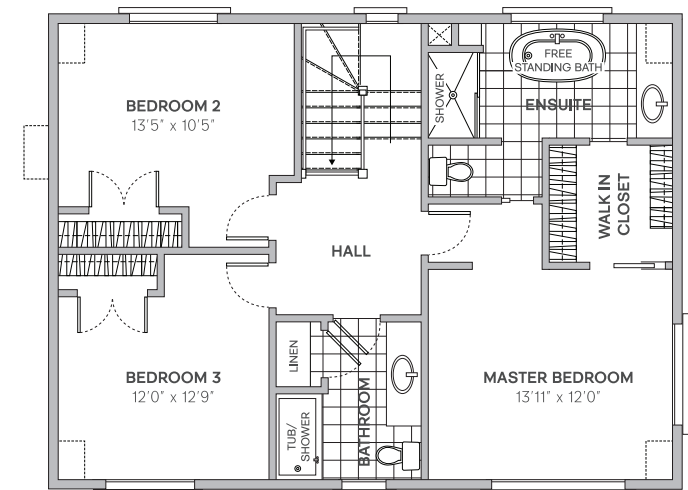

ferme
hendrick
farm

OLD CHELSEA

HAPPINESS
IS HOME MADE

KINGSMERE

3 BEDROOMS / 2.5 BATHS
2,023 SQ. FT.

\$725,000

*Prices include garage, luxurious finishes,
and taxes. They are subject to change
without notice.*

hendrickfarm.ca
613.907.0130

A project by
landlab inc.

KINGSMERE

GROUND FLOOR

SECOND FLOOR

E. & O.E. Plans and window/door placements are subject to change without notice.
Actual usable floor space may vary from the stated floor area.