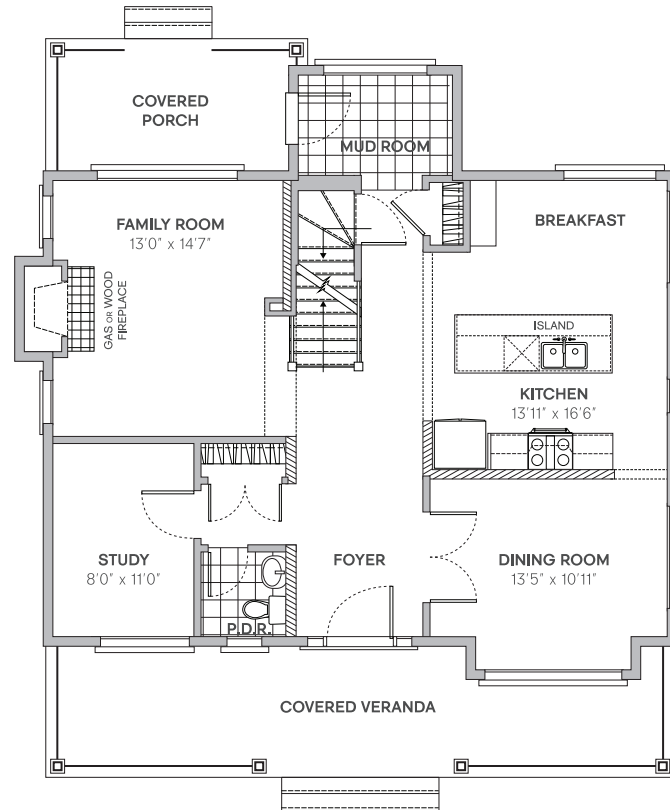

ferme
hendrick
farm

OLD CHELSEA

HAPPINESS
IS HOME MADE

KINGSMERE

3 BEDROOMS / 2.5 BATHS
2,023 SQ. FT.

\$725,000

*Prices include garage, luxurious finishes,
and taxes. They are subject to change
without notice.*

hendrickfarm.ca
613.907.0130

A project by
landlab inc.

KINGSMERE

GROUND FLOOR

SECOND FLOOR

E. & O.E. Plans and window/door placements are subject to change without notice.
Actual usable floor space may vary from the stated floor area.