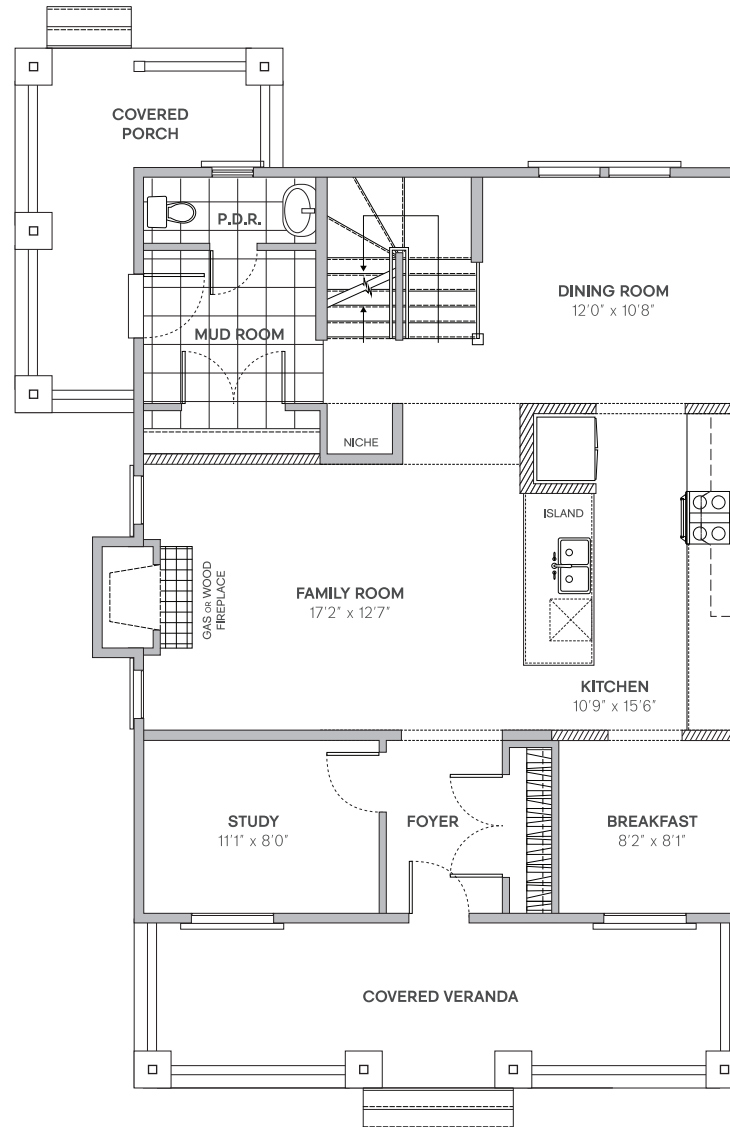

## BLACKBURN

3 BEDROOMS + LOFT / 2.5 BATHS  
2,088 SQ. FT.

**\$675,000**

Prices include garage, luxurious finishes,  
and taxes. They are subject to change  
without notice.

hendrickfarm.ca  
613.907.0130

## BLACKBURN

GROUND FLOOR

SECOND FLOOR

E. & O.E. Plans and window/door placements are subject to change without notice.  
Actual usable floor space may vary from the stated floor area.

**ferme  
hendrick  
farm**

## BLACKBURN

GROUND FLOOR

SECOND FLOOR

E. & O.E. Plans and window/door placements are subject to change without notice.  
Actual usable floor space may vary from the stated floor area.

HAPPINESS  
IS HOME MADE