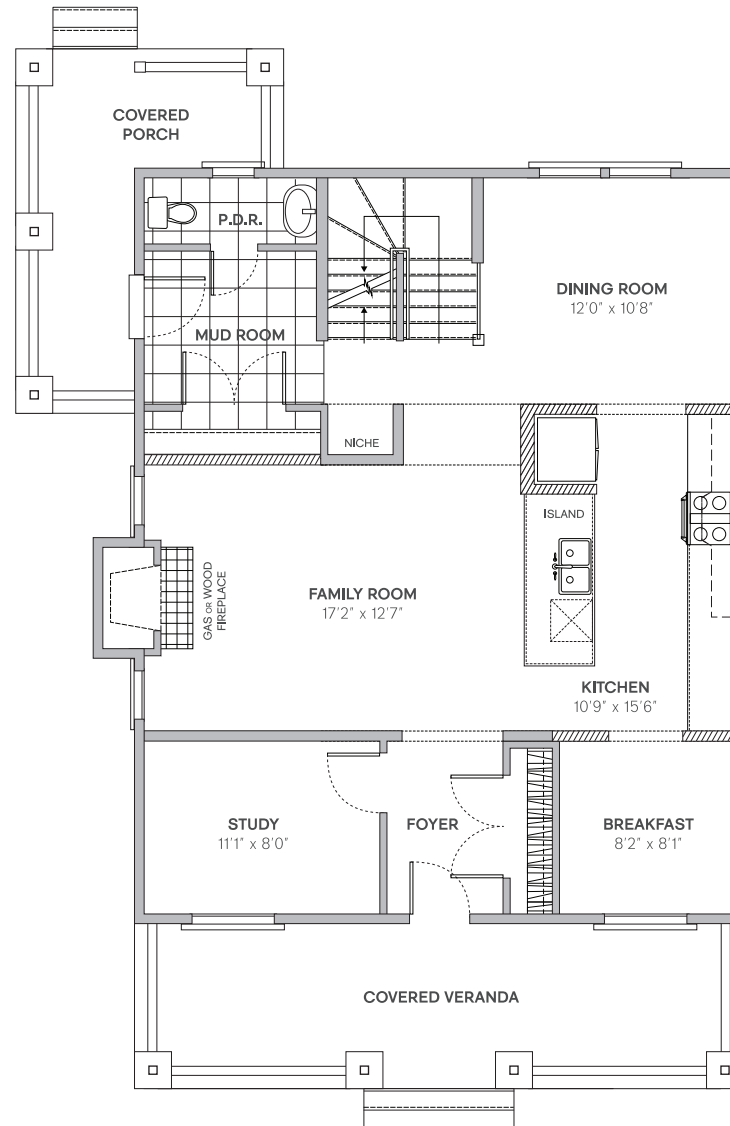

## BLACKBURN

GROUND FLOOR

SECOND FLOOR

E. & O.E. Plans and window/door placements are subject to change without notice.  
Actual usable floor space may vary from the stated floor area.

**ferme  
hendrick  
farm**

## BLACKBURN

4 BEDROOMS / 2.5 BATHS  
2,088 SQ. FT.

**\$685,000**

*Prices include garage, luxurious finishes,  
and taxes. They are subject to change  
without notice.*

hendrickfarm.ca  
613.907.0130

A project by  
**landlab** inc.

## BLACKBURN

GROUND FLOOR

SECOND FLOOR

E. & O.E. Plans and window/door placements are subject to change without notice.  
Actual usable floor space may vary from the stated floor area.

HAPPINESS  
IS HOME MADE