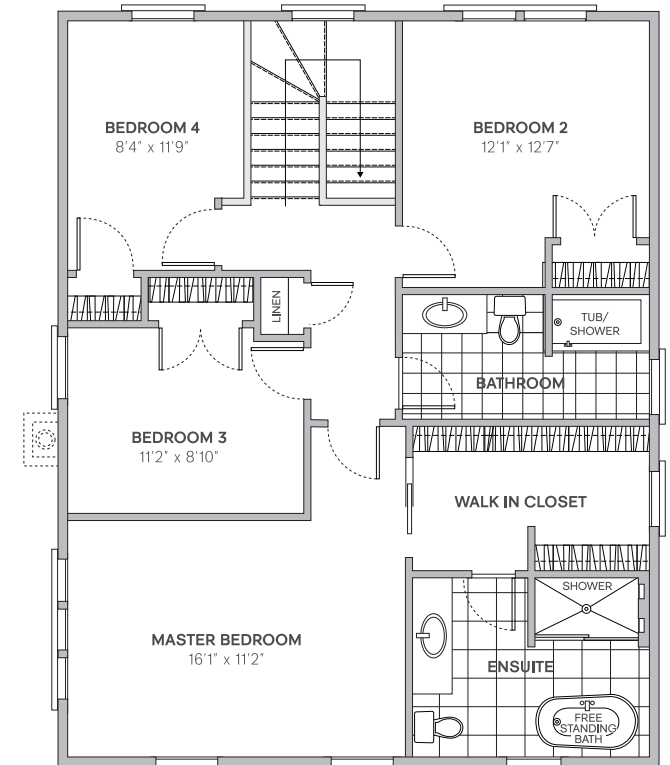

## BLACKBURN

GROUND FLOOR

SECOND FLOOR

E. & O.E. Plans and window/door placements are subject to change without notice.  
Actual usable floor space may vary from the stated floor area.

**ferme  
hendrick  
farm**

## BLACKBURN

4 BEDROOMS / 2.5 BATHS  
2,088 SQ. FT.

**\$685,000**

*Prices include garage, luxurious finishes,  
and taxes. They are subject to change  
without notice.*

hendrickfarm.ca  
613.907.0130

A project by  
**landlab** inc.

## BLACKBURN

GROUND FLOOR

SECOND FLOOR

E. & O.E. Plans and window/door placements are subject to change without notice.  
Actual usable floor space may vary from the stated floor area.

HAPPINESS  
IS HOME MADE