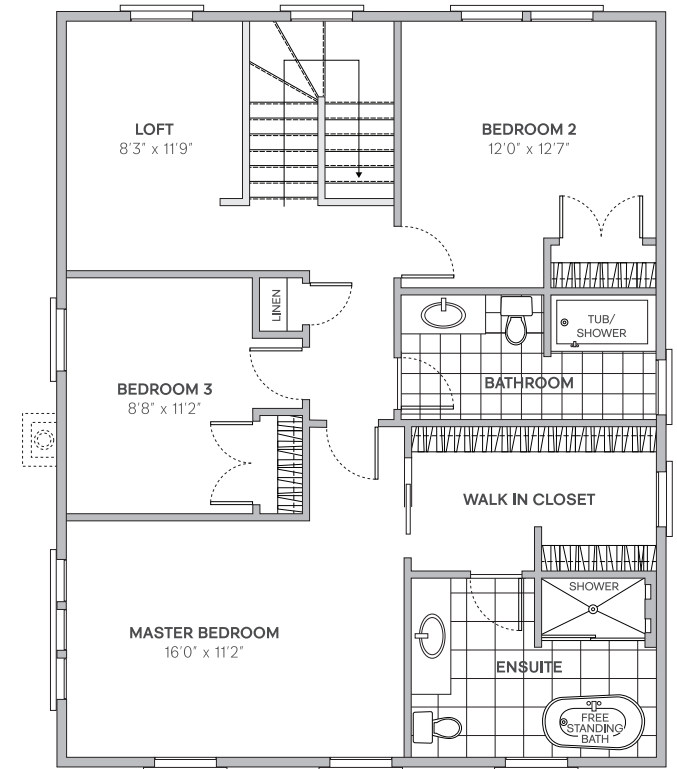

## BLACKBURN

3 BEDROOMS + LOFT / 2.5 BATHS  
2,088 SQ. FT.

**\$675,000**

Prices include garage, luxurious finishes,  
and taxes. They are subject to change  
without notice.

hendrickfarm.ca  
613.907.0130

## BLACKBURN

GROUND FLOOR

SECOND FLOOR

E. & O.E. Plans and window/door placements are subject to change without notice.  
Actual usable floor space may vary from the stated floor area.

**ferme  
hendrick  
farm**

## BLACKBURN

GROUND FLOOR

SECOND FLOOR

E. & O.E. Plans and window/door placements are subject to change without notice.  
Actual usable floor space may vary from the stated floor area.

HAPPINESS  
IS HOME MADE