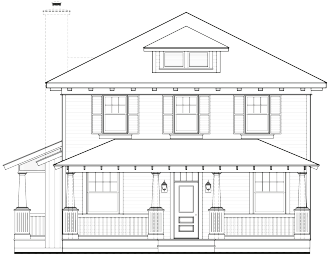

## BLACKBURN

3 BEDROOMS + LOFT / 2.5 BATHS  
2,088 SQ. FT.

**\$675,000**

Prices include garage, luxurious finishes,  
and taxes. They are subject to change  
without notice.

hendrickfarm.ca  
613.907.0130

## BLACKBURN

4 BEDROOMS / 2.5 BATHS  
2,088 SQ. FT.

**\$685,000**

*Prices include garage, luxurious finishes,  
and taxes. They are subject to change  
without notice.*

hendrickfarm.ca  
613.907.0130

A project by  
**landlab** inc.